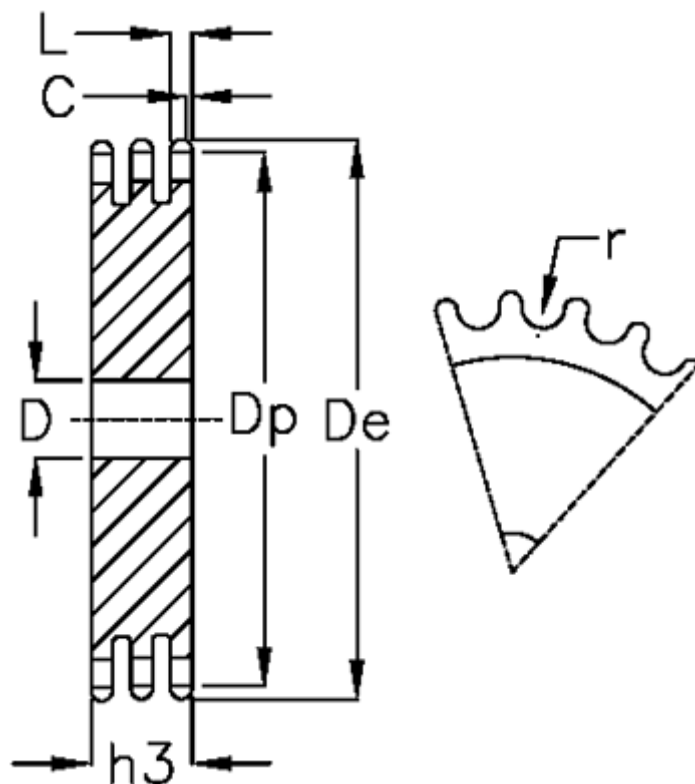

Article number: 616023012025

Description: Plate wheel 32 B-3 Z=25 triplex

Measures

C	= 6
D	= 40
De	= 425.8
Dp	= 405.33
For chain size	= 2 x 1 1/4
For chain type	= 32 B-3
h3	= 146
L	= 28.8

Number of teeth	= 25
r	= 29.21